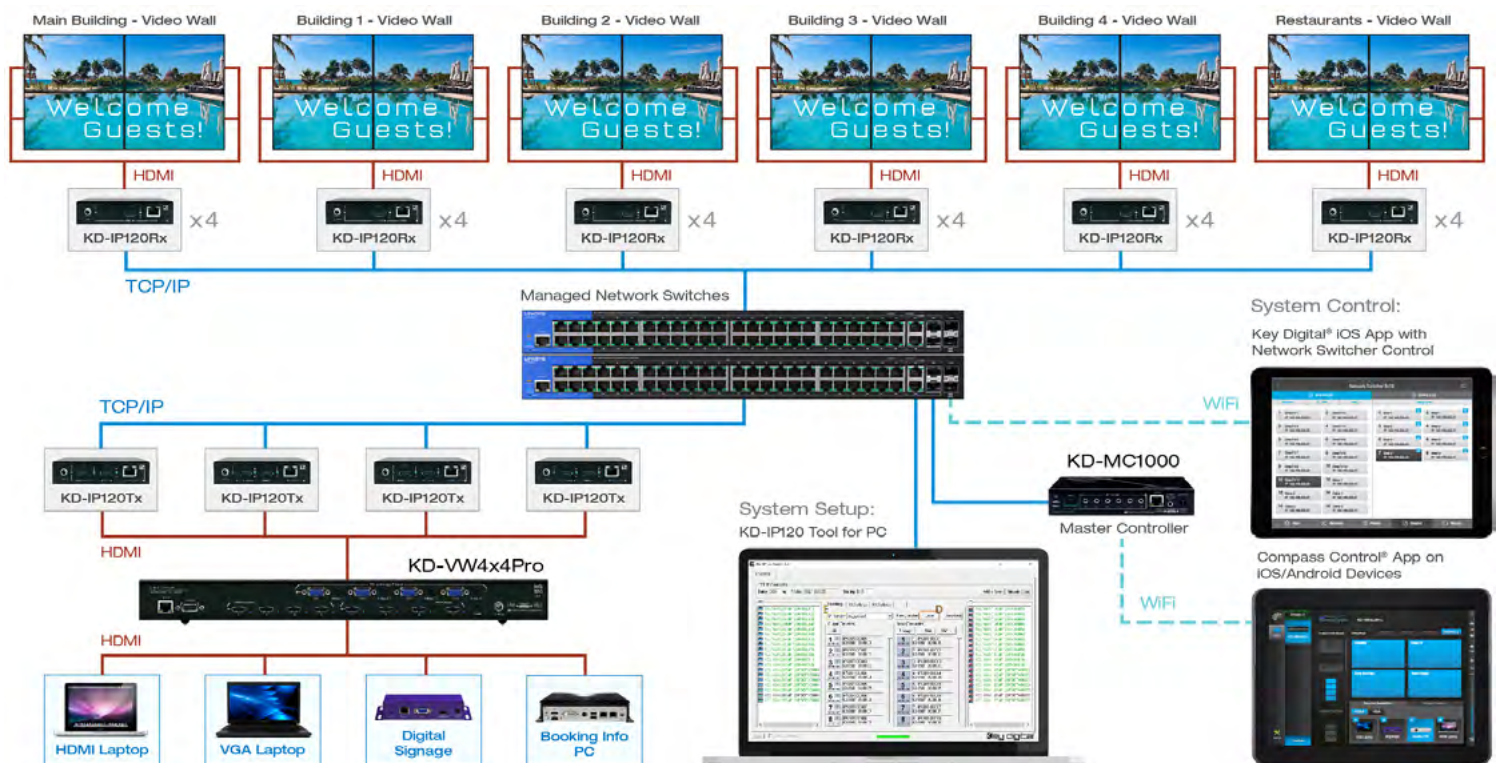

System Design: Large Resort Digital Signage System

Key digital

521 East 3rd Street • Mount Vernon, NY 10553
Phone: 914.667.9700 • www.keydigital.com